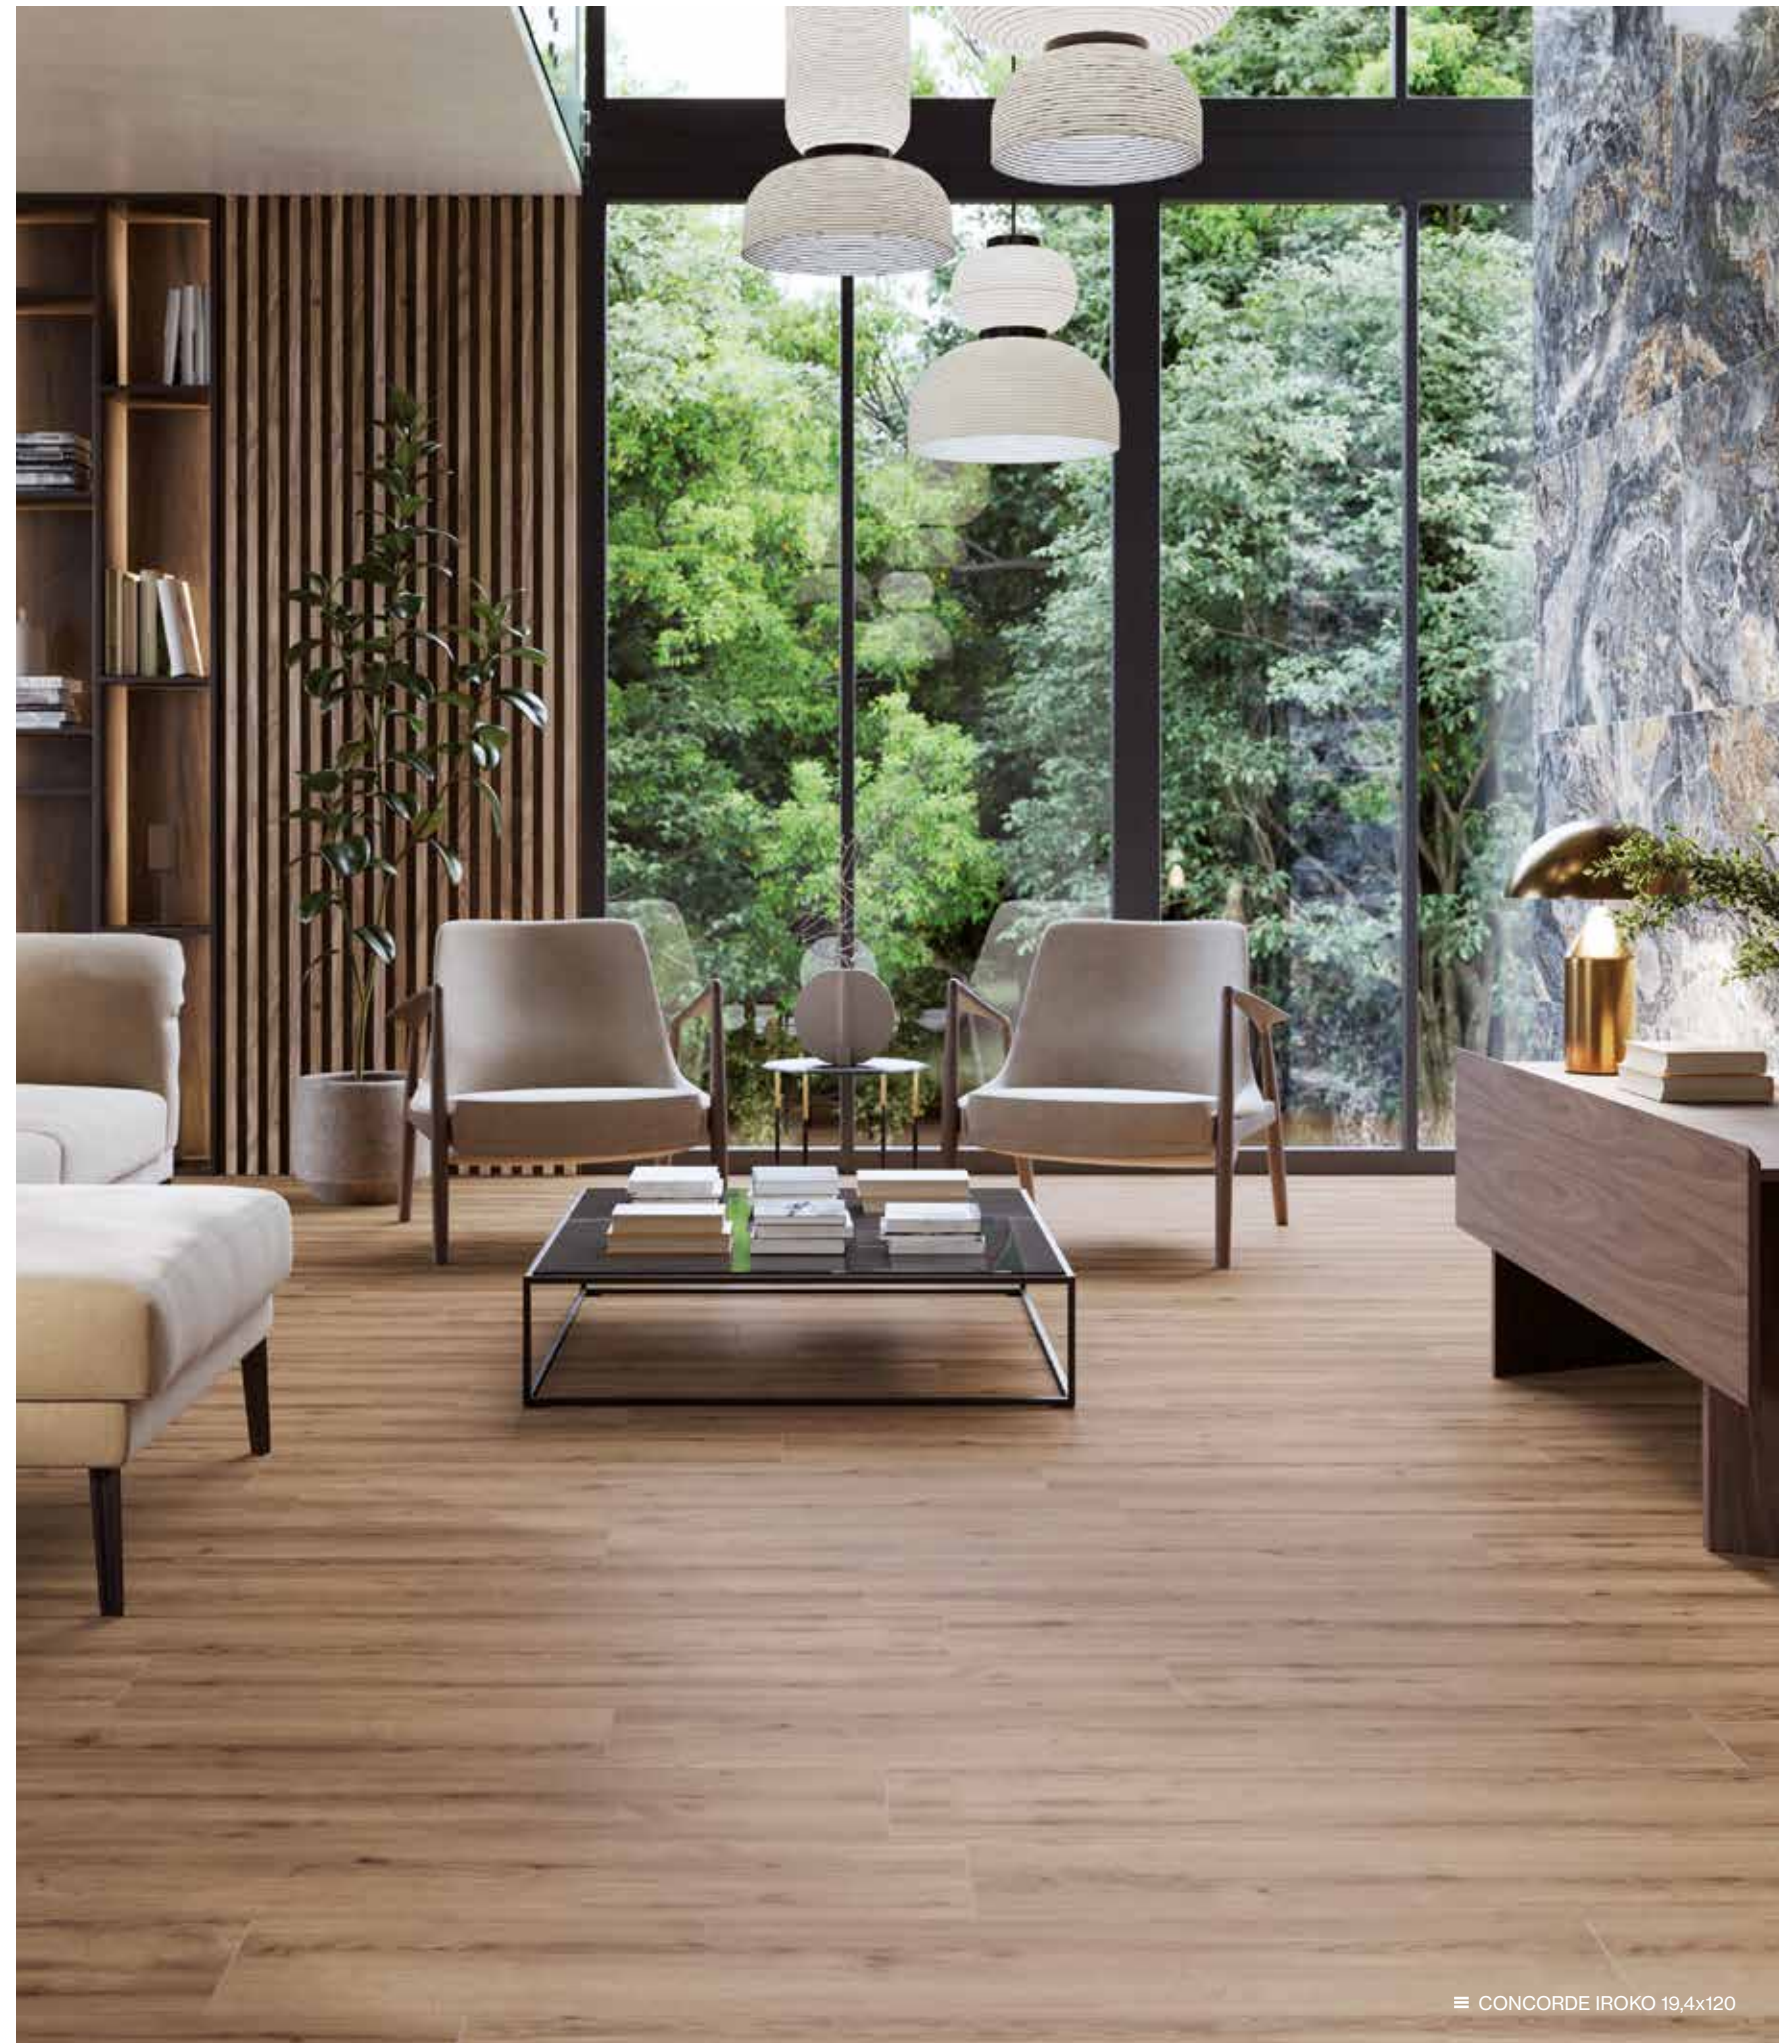

CONCORDE IROKO 19,4x120

CREAM

HAYA

CHESNUT

IROKO

TEAK

≡ CONCORDE CHESNUT 19,4x120

≡ CONCORDE CREAM 8x59,2