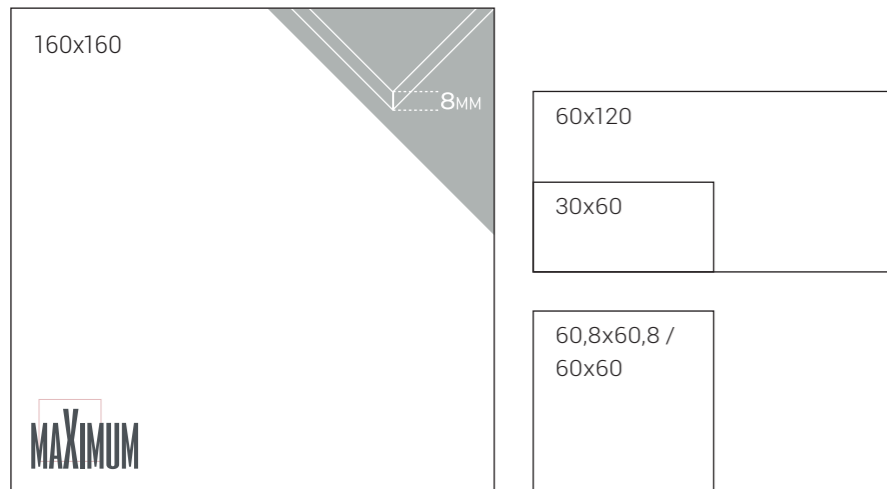

Formatos / Formats