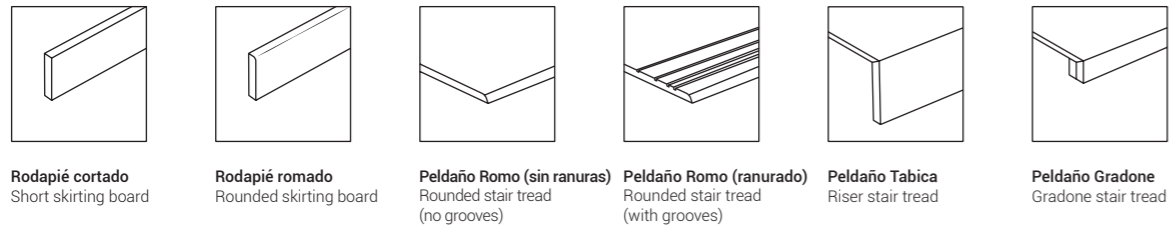

Piezas especiales / Special pieces

Rodapié cortado Short skirting board
Rodapié romado Rounded skirting board
Peldaño Romo (sin ranuras) Rounded stair tread (no grooves)
Peldaño Romo (ranurado) Rounded stair tread (with grooves)
Peldaño Tabica Riser stair tread
Peldaño Gradone Gradone stair tread

Formato	Pz/cj	Pz/pl	M²/cj	M²/pl	Cj/pl	Kg/cj	Kg Total
60x120	2	72	1,44	51,84	36	28,62	1.055,32
60,8x60,8	4	120	1,48	44,40	30	29,70	911
60x60	4	120	1,44	43,20	30	29,75	912,50

PORCELAIN
60x120cm / 60,8x60,8cm / 60x60cm
24"x48" / 24"x24" (Pressed) / 24"x24" (Rectified)