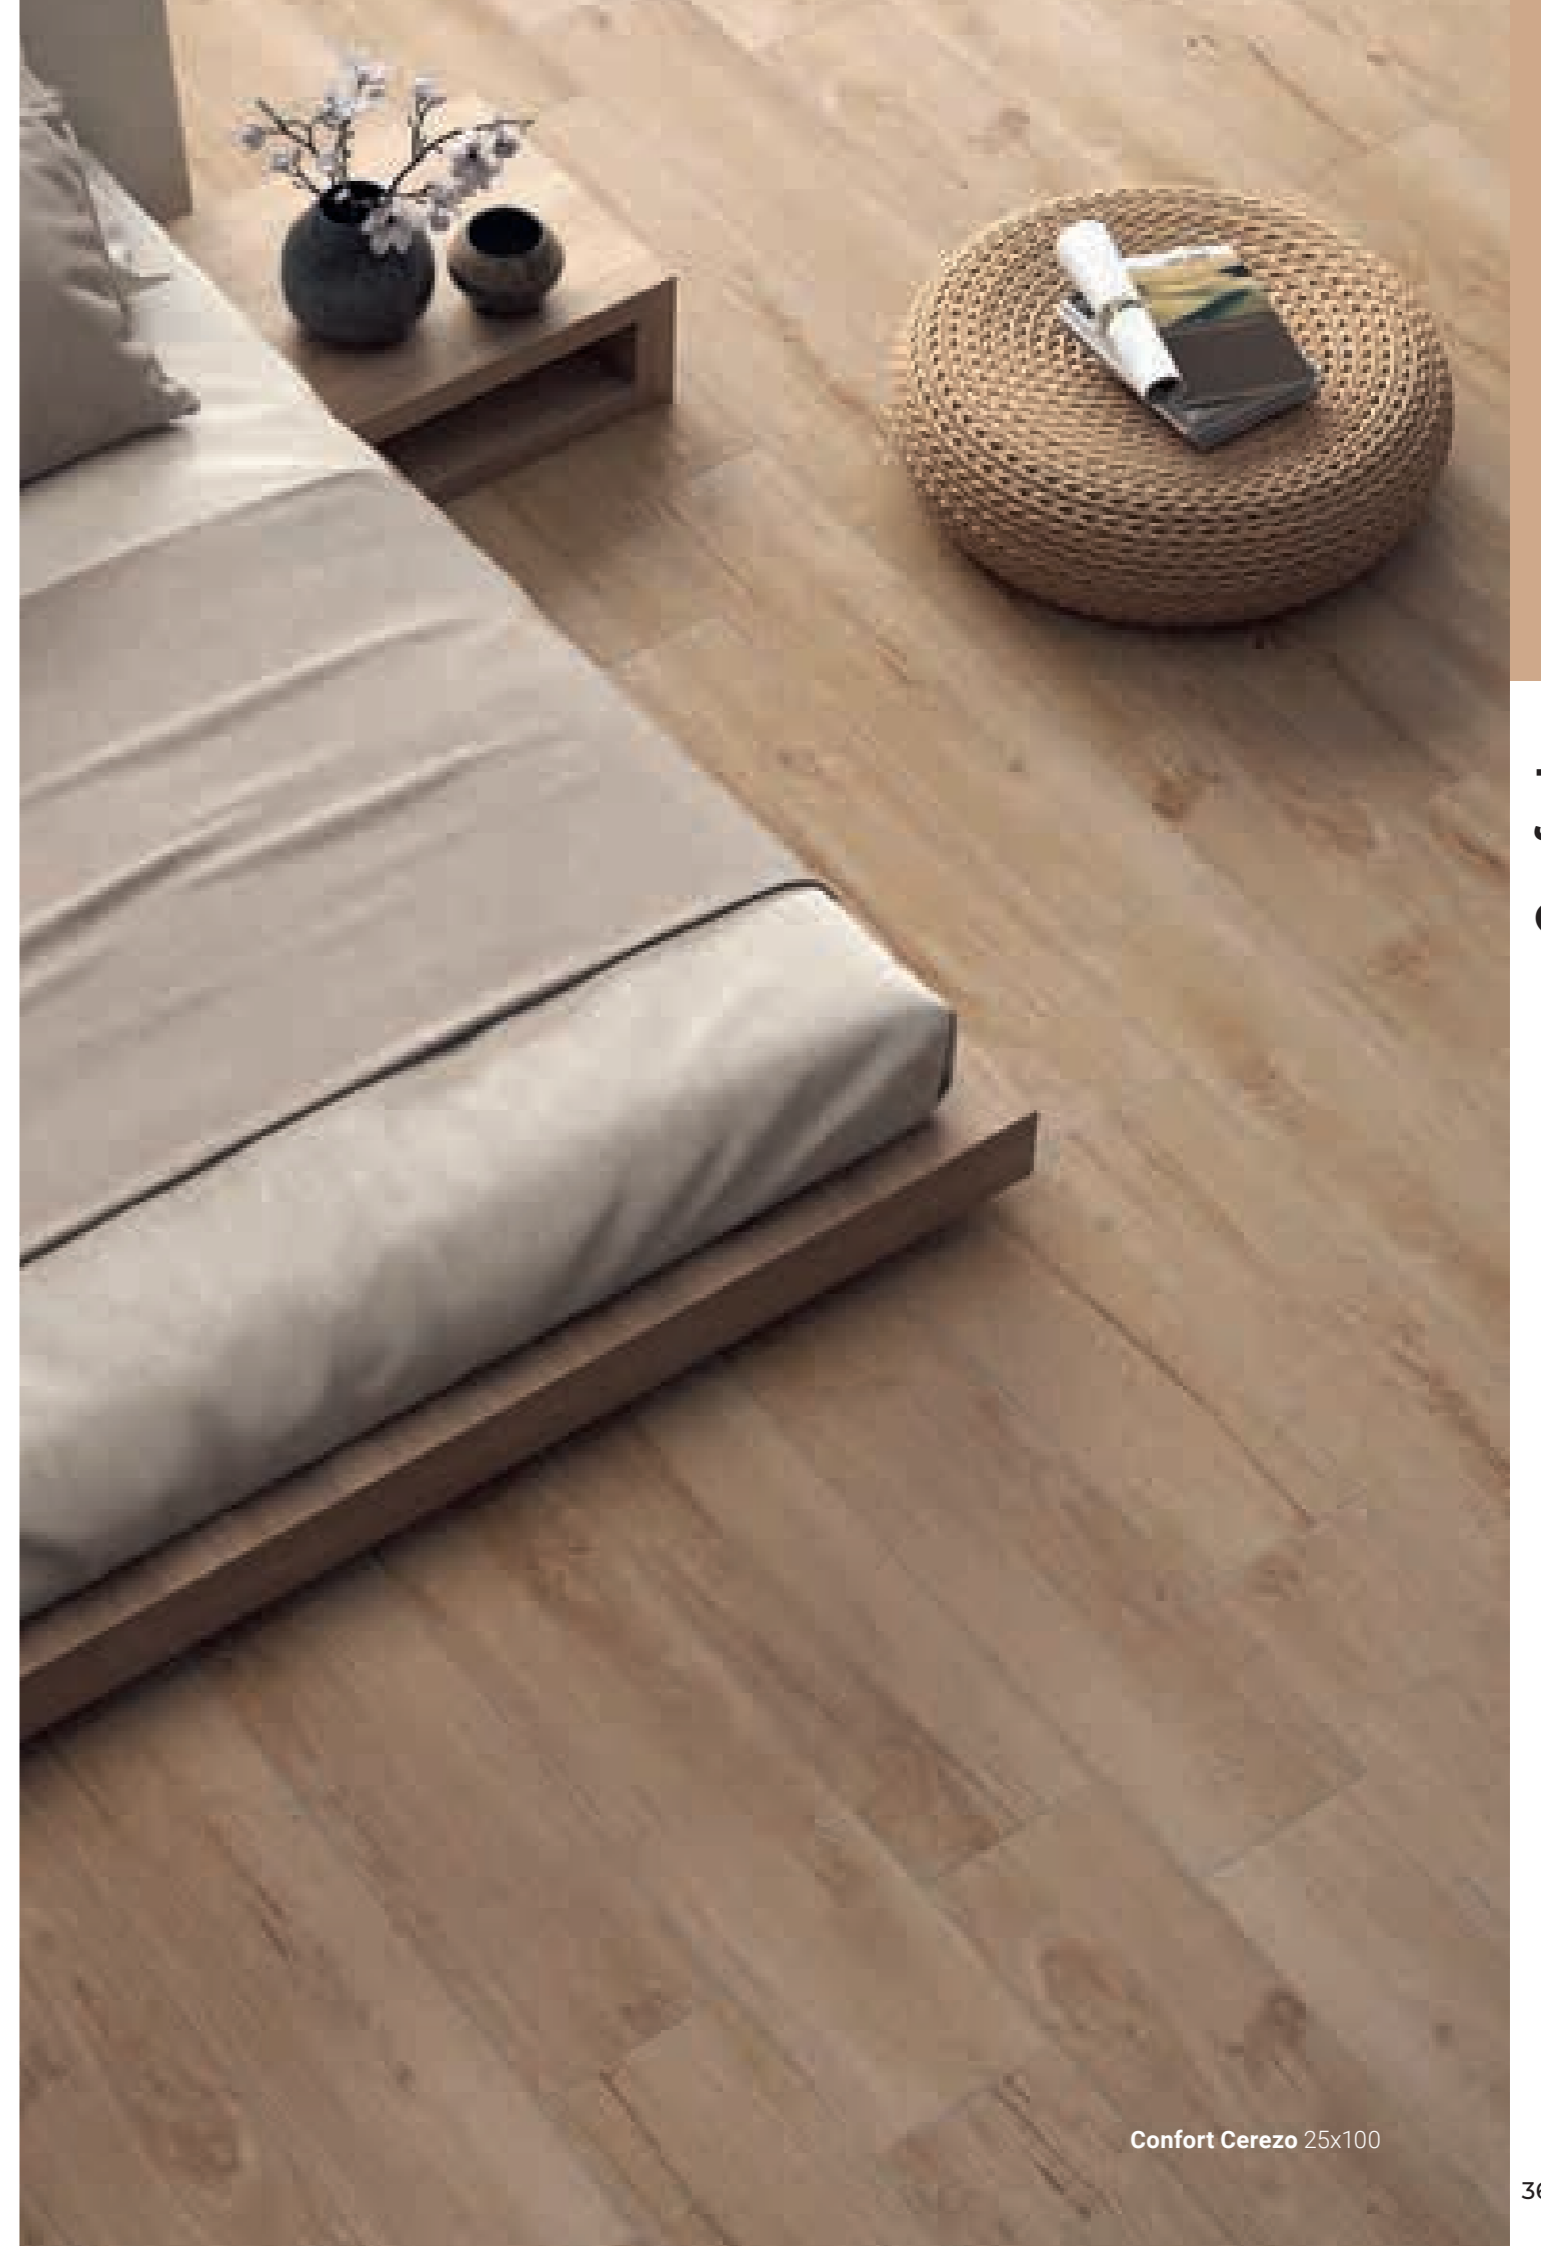

Confort

Ver disponibilidad y más ambientes
Check availability and more environments
Vérifier la disponibilité et voir plus d'environnements

Piezas especiales / Special pieces

Formatos / Formats

25x100

Formato	Pz/cj	Pz/pl	M²/cj	M²/pl	Cj/pl	Kg/cj	Kg Total
25x100	6	216	1,50	54	36	28,50	1.046
WOODS	25x100cm 10"x40"