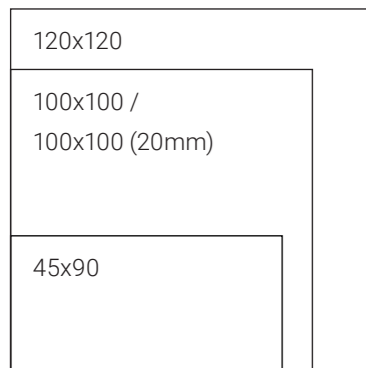

Halley

Formatos / Formats

Ver disponibilidad y más ambientes

Check availability and more environments
Vérifier la disponibilité et voir plus d'environnements

Disponible en Light, Taupe, Mud Silver y Argent

Available in Light, Taupe, Mud and Argent
Disponible et Light, Taupe, Mud et Argent
Erhältlich in Light, Taupe, Mud et Argent

Ver disponibilidad y más ambientes

Check availability and more environments
Vérifier la disponibilité et voir plus d'environnements

Malla (5)
30x30
(5x5)

Malla (Tris)
30x30
(5,7x5,7x5,7)

Malla (Hex)
32,5x22,5

Piezas especiales / Special pieces

Rodapié cortado
Short skirting board

Rodapié romado
Rounded skirting board

Peldaño Romo (sin ranuras)
Rounded stair tread (no grooves)

Peldaño Romo (ranurado)
Rounded stair tread (with grooves)

Peldaño Tabica
Riser stair tread

Peldaño Gradone
Gradone stair tread

Peldaño Extrusionado Recto
Extruded straight tread

Formato	Pz/cj	Pz/pl	M²/cj	M²/pl	Cj/pl	Kg/cj	Kg Total
120x280	1	20	3,36	67,20	20	52	1.140
120x120	1	36	1,44	51,84	36	34,36	1.276,96
100x100	2	54	2	54	27	41,15	1.133,05
90x90	2	64	1,62	51,84	32	33	1.081
60x120	2	64	1,44	46,08	32	34,25	1.121
60x60	4	120	1,44	43,20	30	29,75	912,50
45x90	3	165	1,21	66,55	55	25	1.395
30x60 (C)	6	288	1,08	51,84	48	22,63	1.106,24

PORCEBLOC
120x280cm / 120x120cm / 100x100 cm / 90x90cm / 60x120cm / 60x60 cm / 45x90cm / 30x60 cm
48"x96" / 48"x48" / 40"x40" / 36"x36" / 24"x48" / 24"x24" / 18"x36" / 12"x24"

TWENTYMM pág. 267