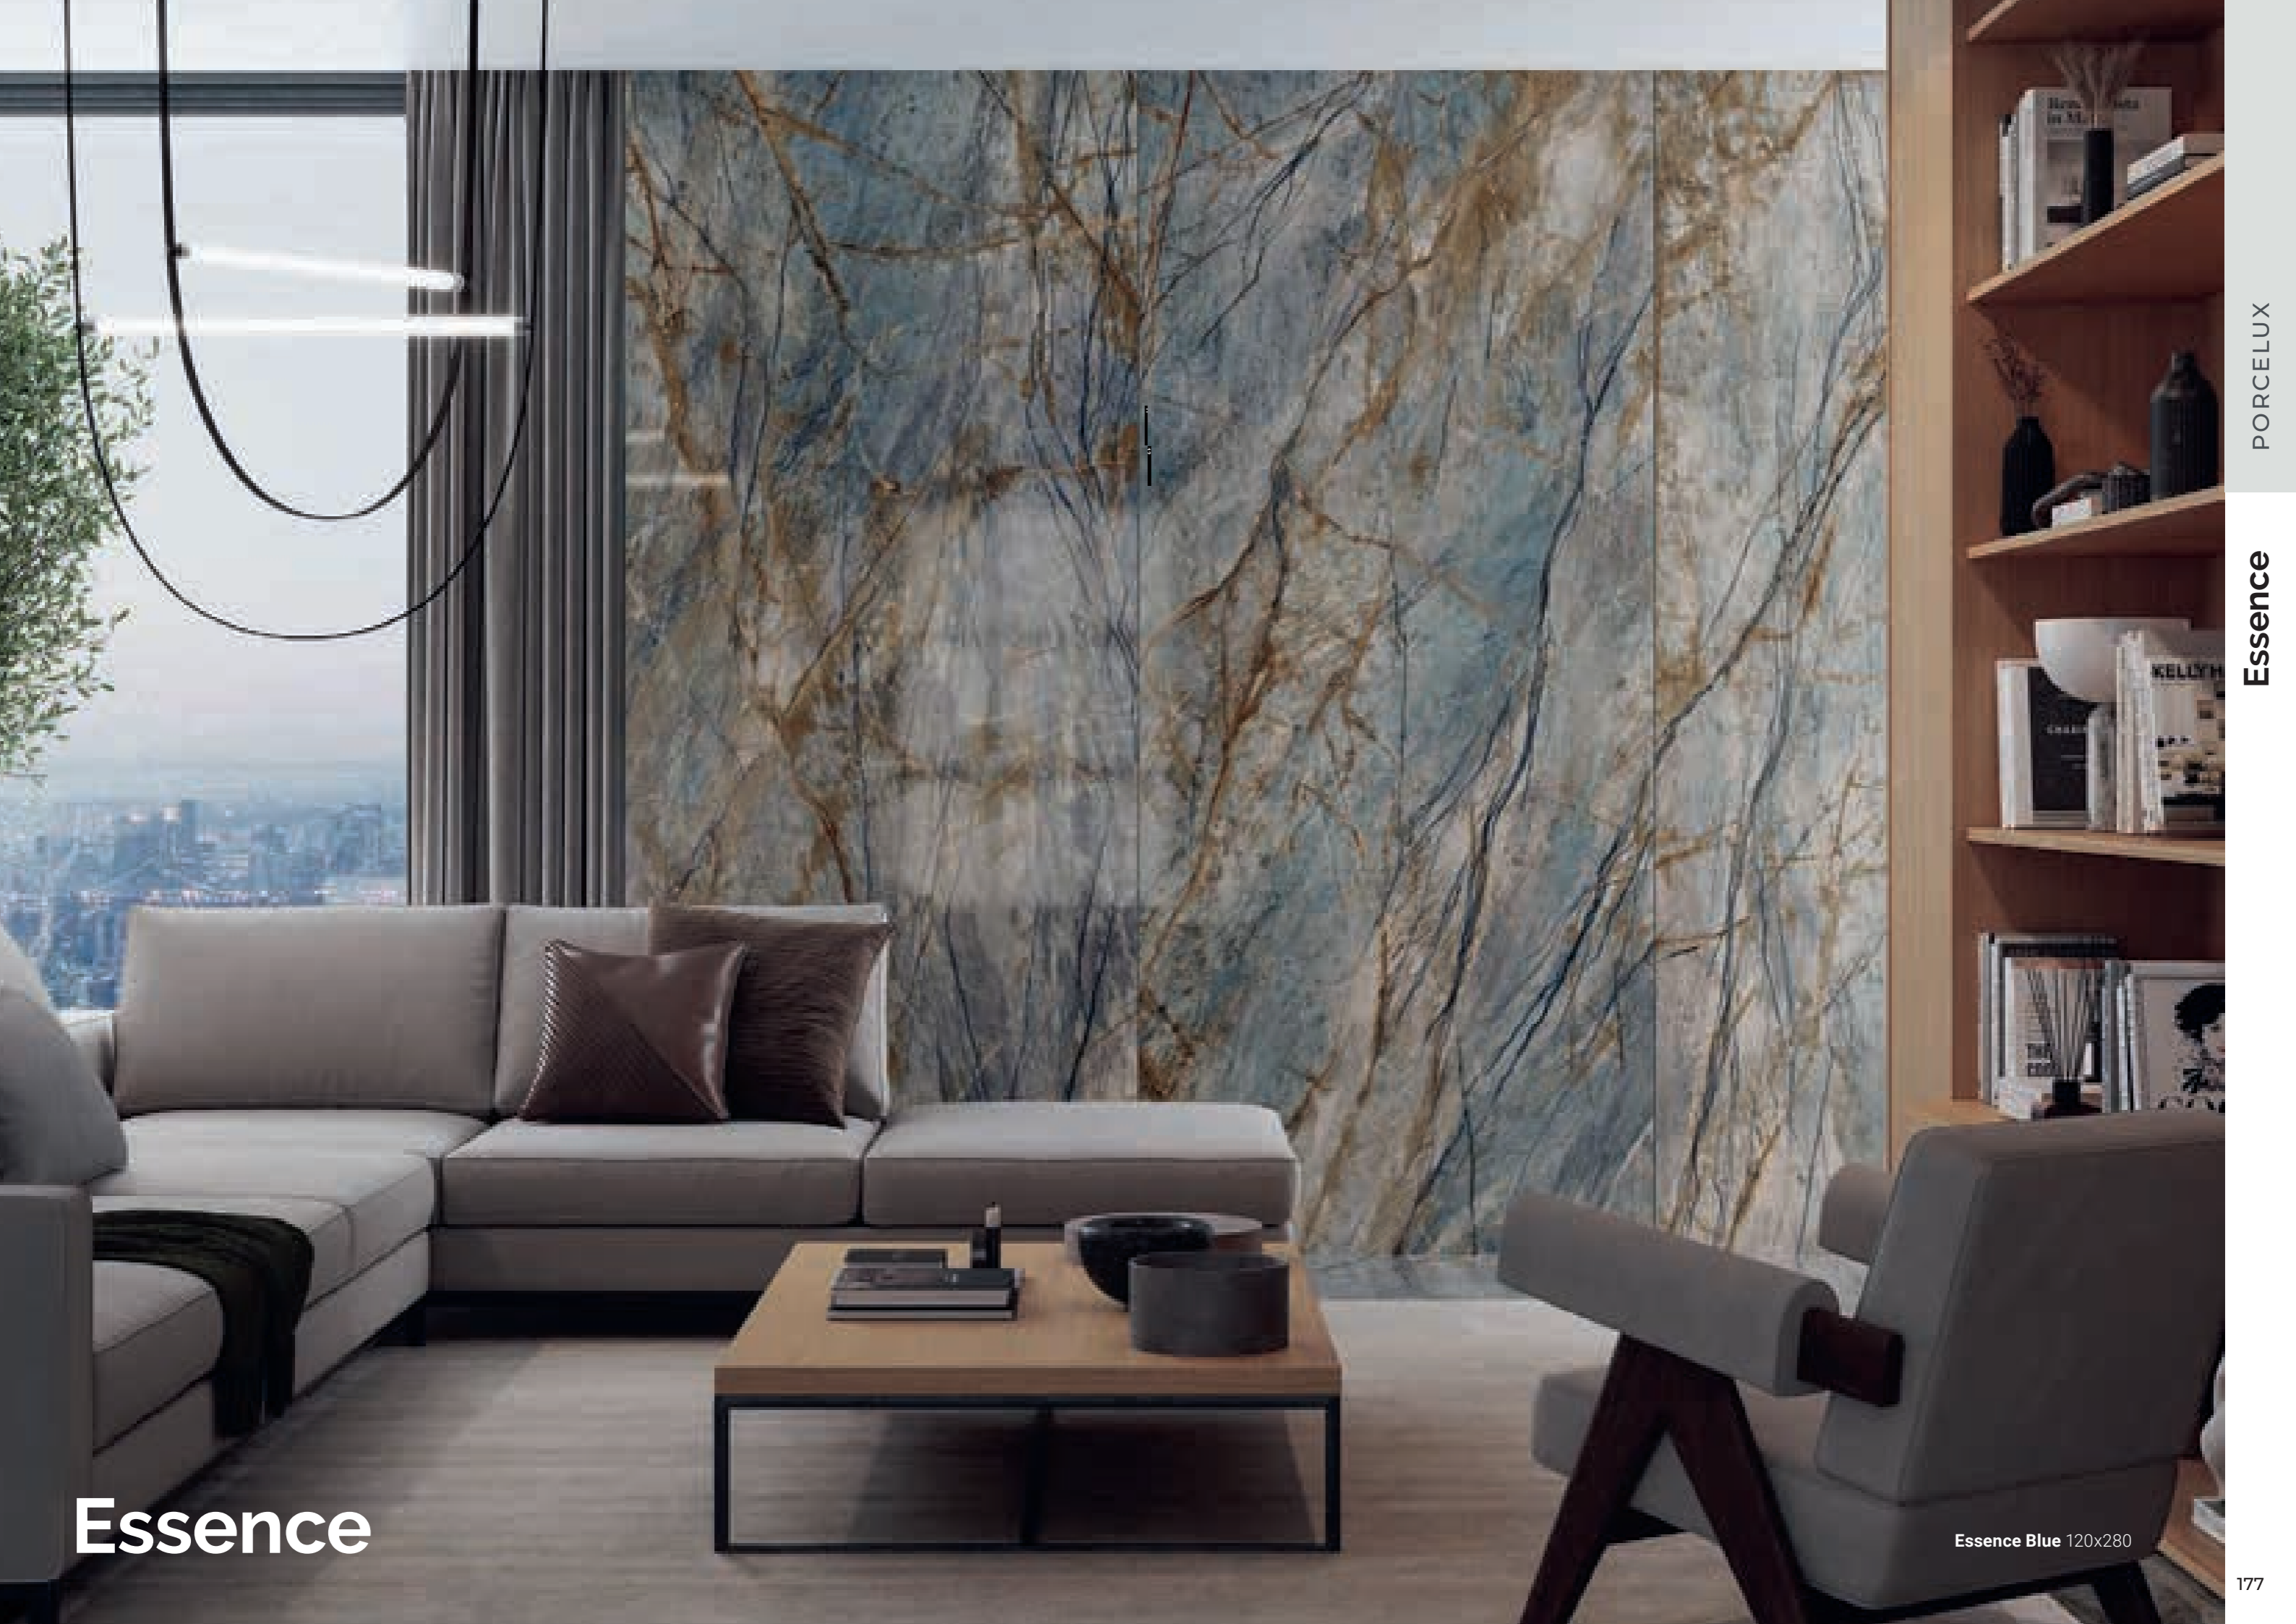

Essence

Essence Blue 120x280

Essence PORCELUX