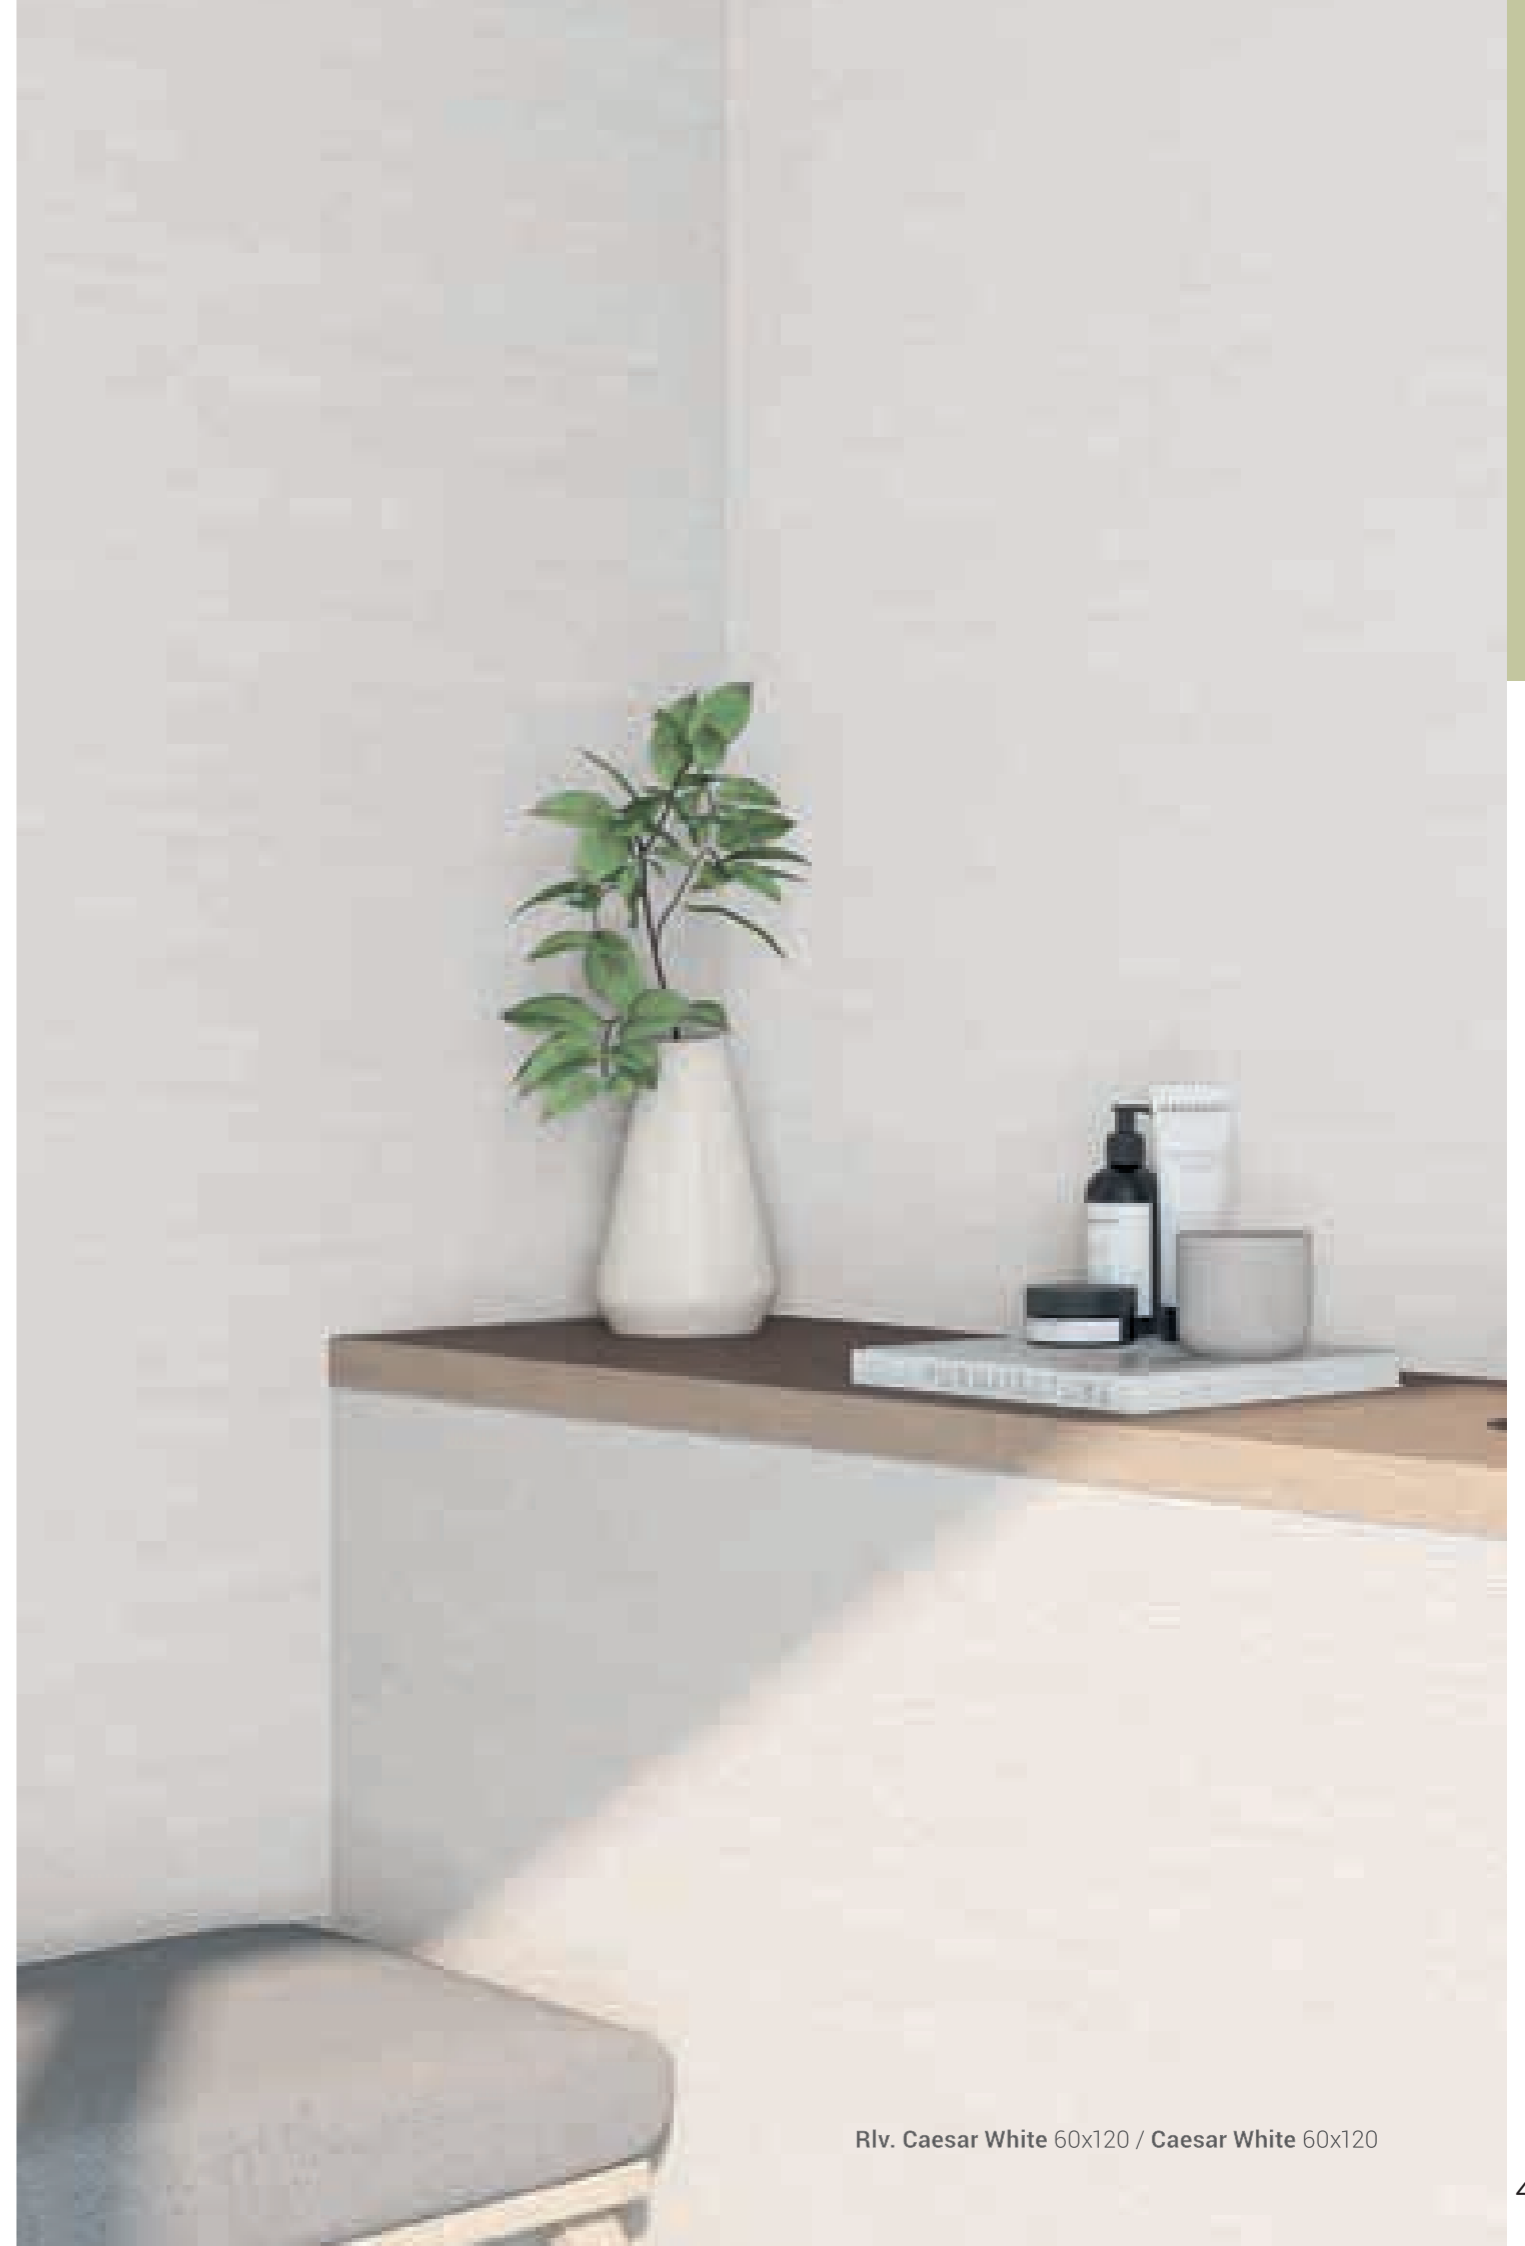

Rlv. Caesar White 60x120 / Caesar White 60x120