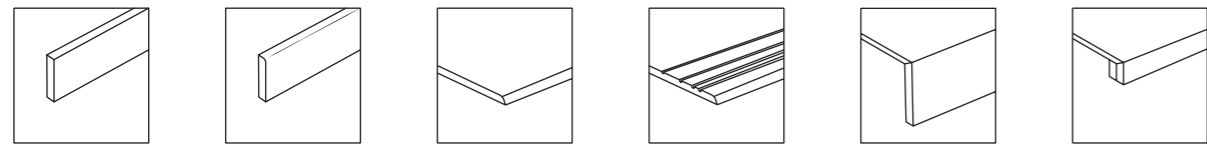

PM Polimat: Semi pulido mate. Acabado elegante y moderno con textura mate pulida.
Polimat: Semi-matte polish. Elegant and modern finish with a honed matte texture.

Piezas especiales / Special pieces

Rodapié cortado Short skirting board
Rodapié romado Rounded skirting board
Peldaño Romo (sin ranuras) Rounded stair tread (no grooves)
Peldaño Romo (ranurado) Rounded stair tread (with grooves)
Peldaño Tabica Riser stair tread
Peldaño Gradone Gradone stair tread