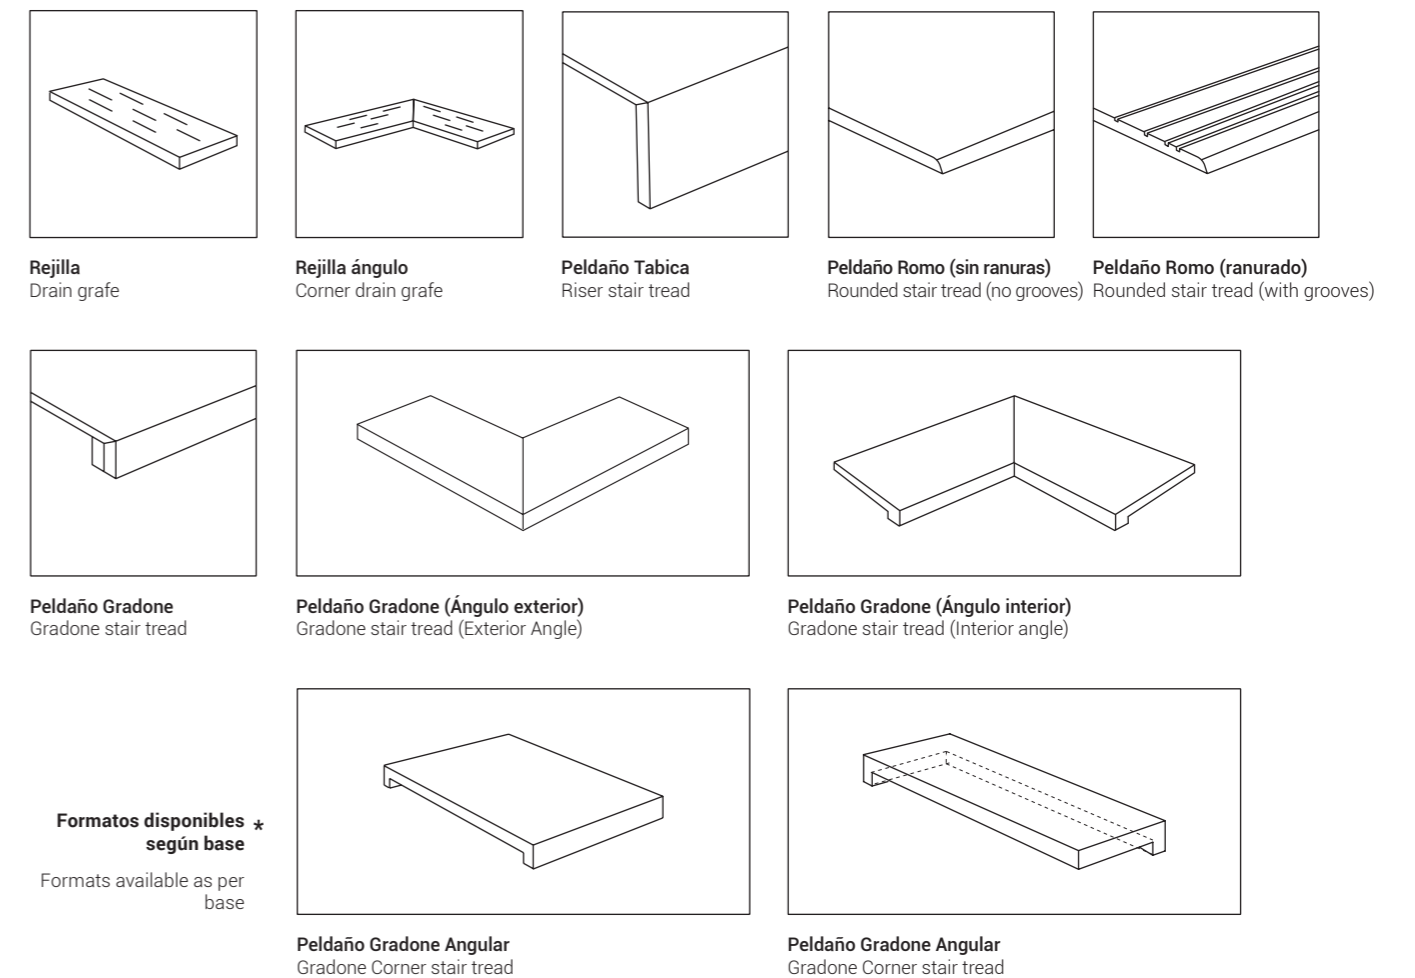

Consulta nuestro catálogo de peldaños y piezas especiales con toda la información detallada

Check out our catalogue of Stair Treads and special pieces with all the detailed information

Consultez notre catalogue de marches et de pièces spéciales avec toutes les informations détaillées

Sehen Sie sich unseren Katalog mit Stufen und Sonderteilen mit allen detaillierten Informationen an

Catálogo detallado
Detailed catalogue
Catalogue détaillé
Detaillierter Katalog