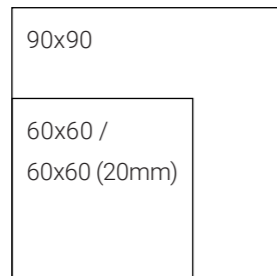

Ver disponibilidad y más ambientes

Check availability and more environments
Vérifier la disponibilité et voir plus d'environnements