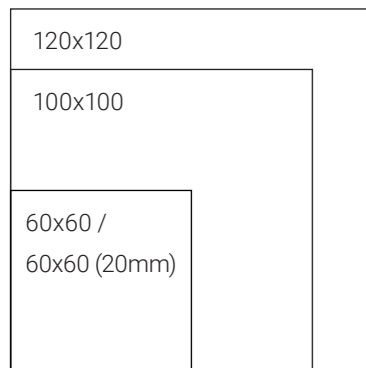

Bianco Siberia

Formatos / Formats

Ver disponibilidad y más ambientes

Check availability and more environments
Vérifier la disponibilité et voir plus d'environnements

Ver disponibilidad y más ambientes

Check availability and more environments
Vérifier la disponibilité et voir plus d'environnements

* Disponible en Cream, Light y Greige
Available in Cream, Light and Greige
Disponible et Cream, Light et Greige
Erhältlich in Cream, Light und Greige

Malla (5)
30x30
(5x5)

Malla (Tris)
30x30
(5,7x5,7x5,7)

Malla (Hex)
32,5x22,5

RK **Rocker Brillo:** Tinta reactiva encajada con la gráfica que reacciona expandiendo con el contacto de la cubierta final. Consigue un relieve suave casado con la gráfica.
Glossy Rocker: Reactive ink embedded in the graphic that reacts by expanding upon contact with the final cover. Achieves a smooth relief that blends with the graphic.

Piezas especiales / Special pieces

Rodapié cortado
Short skirting board

Rodapié romado
Rounded skirting board

Peldaño Romo (sin ranuras)
Rounded stair tread (no grooves)

Peldaño Romo (ranurado)
Rounded stair tread (with grooves)

Peldaño Tabica
Riser stair tread

Peldaño Gradone
Gradone stair tread

Peldaño Classic
Gradone stair tread

Formato	Pz/cj	Pz/pl	M²/cj	M²/pl	Cj/pl	Kg/cj	Kg Total
120x280	1	20	3,36	67,20	20	52	1.140
120x120	1	36	1,44	51,84	36	34,36	1.276,96
100x100	2	54	2	54	27	41,15	1.133,05
60x120	2	72	1,44	51,84	36	28,62	1.055,32
60x60	4	120	1,44	43,20	30	29,75	912,50
33,3x33,3	12	576	1,33	63,84	48	24,50	1.196

PORCEBLOC

160x160cm / 120x280cm / 120x120cm / 100x100cm / 60x120cm / 60x60 cm / 33,3x33,3cm
63"x63" / 48"x96" / 48"x48" / 40"x40" / 24"x48" / 24"x24" / 13"x13"

TWENTYMM pág. 257

Pearl

Light

Greige