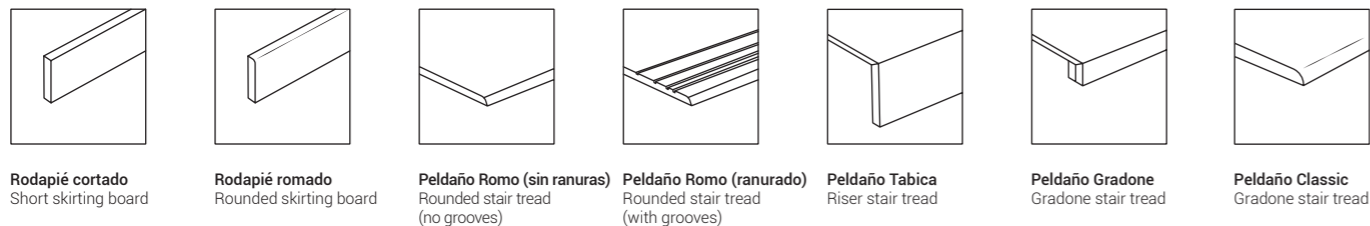

Piezas especiales / Special pieces

Rodapié cortado Short skirting board
Rodapié romado Rounded skirting board
Peldaño Romo (sin ranuras) Rounded stair tread (no grooves)
Peldaño Romo (ranurado) Rounded stair tread (with grooves)
Peldaño Tabica Riser stair tread
Peldaño Gradone Gradone stair tread
Peldaño Classic Gradone stair tread

Formato	Pz/cj	Pz/pl	M²/cj	M²/pl	Cj/pl	Kg/cj	Kg Total
100x100	2	54	2	54	27	41,15	1.133,05
60x120	2	72	1,44	51,84	36	28,62	1.055,32
60,8x60,8	4	120	1,48	44,40	30	29,70	911
60x60	4	120	1,44	43,20	30	29,75	912,50
45x45	6	312	1,22	63,44	52	26,20	1.382,40
30,3x61,3	7	280	1,30	52	40	25	1.020

PORCELAIN
100x100 / 60x120cm / 60,8x60,8cm / 60x60cm / 45x45 / 30,3x61,3cm
40"x40" / 24"x48" / 24"x24" (Pressed) / 24"x24" (Rectified) / 18"x18" / 12"x24" (Pressed)