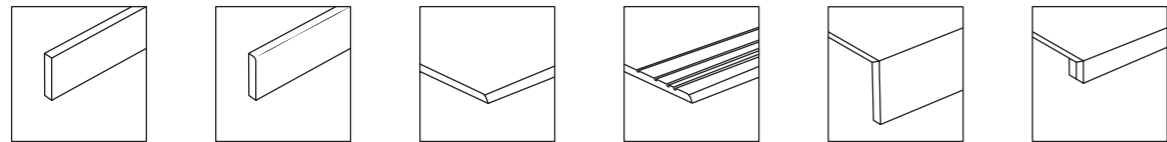

Piezas especiales / Special pieces

Rodapié cortado Short skirting board
Rodapié romado Rounded skirting board
Peldaño Romo (sin ranuras) Rounded stair tread (no grooves)
Peldaño Romo (ranurado) Rounded stair tread (with grooves)
Peldaño Tabica Riser stair tread
Peldaño Gradone Gradone stair tread

Formato	Pz/cj	Pz/pl	M²/cj	M²/pl	Cj/pl	Kg/cj	Kg Total
60x120	2	72	1,44	51,84	36	28,62	1.055,32
60,8x60,8	4	120	1,48	44,40	30	29,70	911
60x60	4	120	1,44	43,20	30	29,75	912,50

PORCELAIN
60x120cm / 60,8x60,8cm / 60x60cm
24"x48" / 24"x24" (Pressed) / 24"x24" (Rectified)