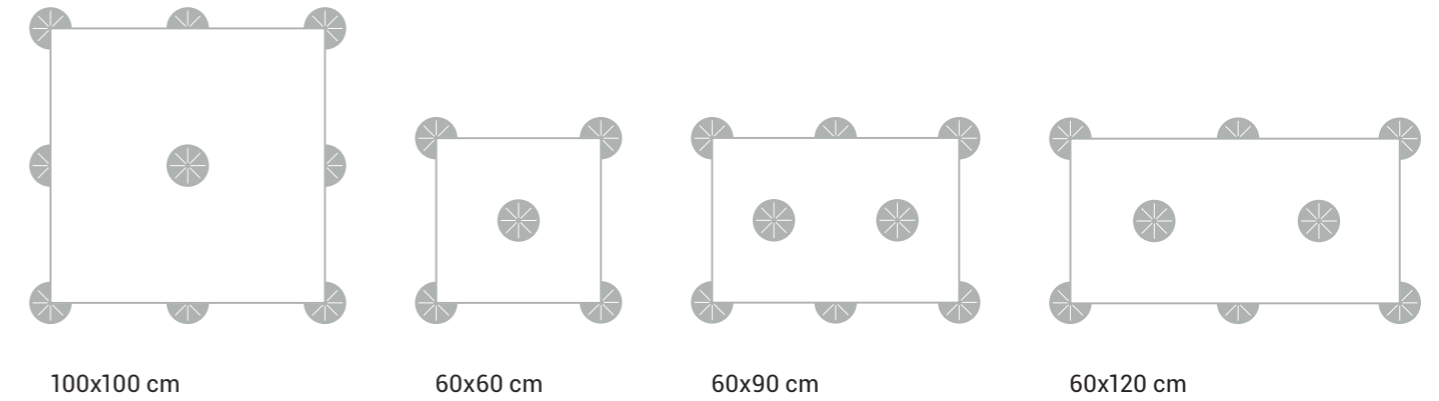

Colocación mínima recomendada de plots según formato (Soportes de pavimento elevado)

Minimum recommended placement of plots according to format (Raised floor supports)

Piezas complementarias *

Complementary tiles *