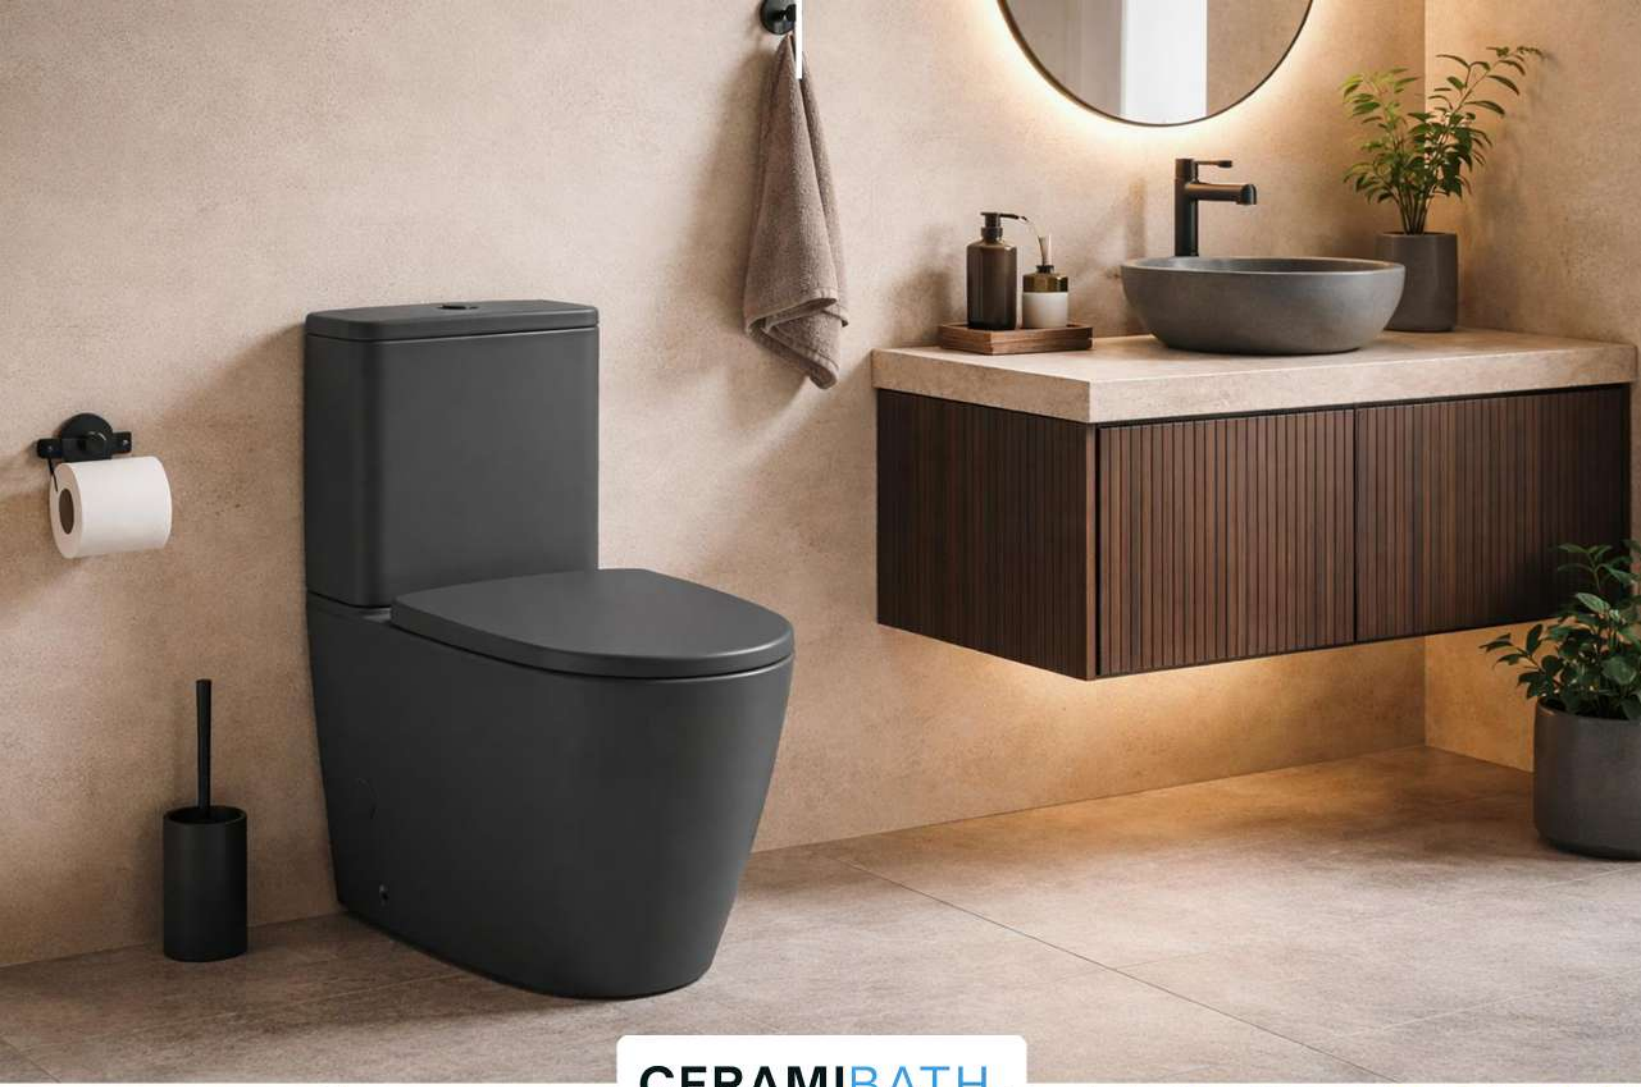

CERAMIBATH
EXPERTOS EN PRODUCTOS SANITARIOS